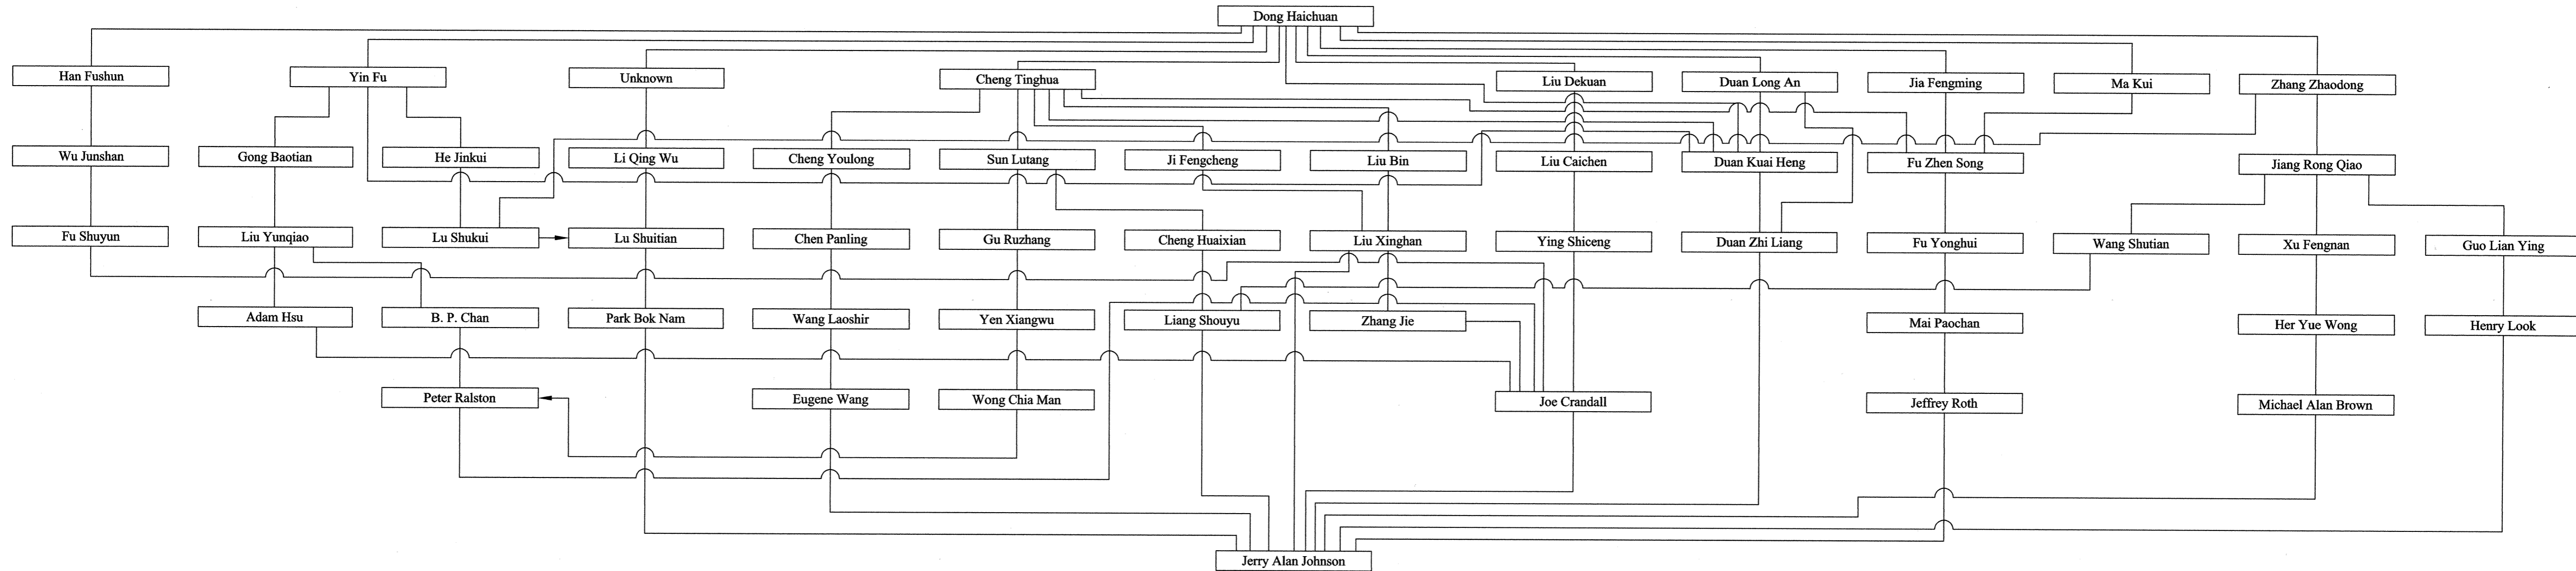

# BAGUAZHANG LINEAGE

Sifu:

- #1 Bing Kai Lee
- #2 Joe Crandall
- #3 Jeffrey Roth
- #4 Robert E. Clarr
- #5 Arnold E. Tayam
- Todd Mathew Gedryn
- Matthew B. Weston
- Bernard Shannon

Disciple:

- John Turner
- Phil Ostrander
- Dan Pfister
- E J Ballenti
- Robert E. Blaisdell